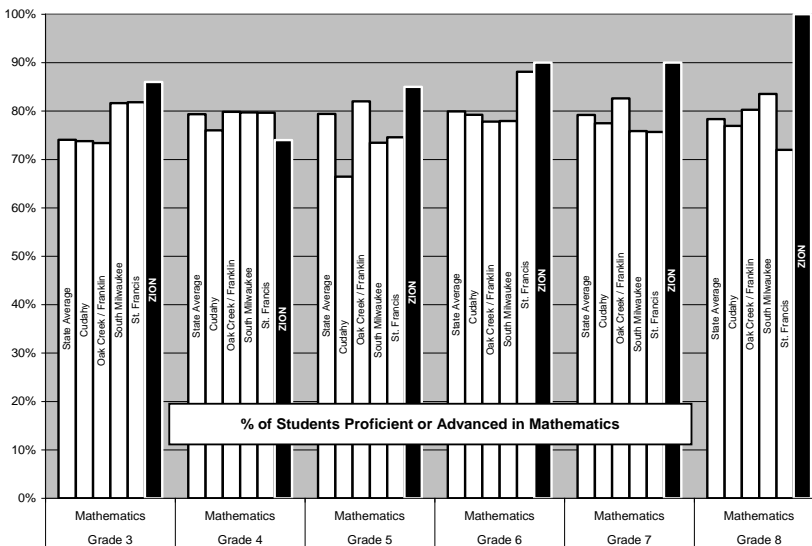

EV. LUTHERAN CHURCH & SCHOOL

Each year, Zion students participate in standardized testing. The charts at the left summarize the WKCE testing from the fall of 2010.

Results show that Zion performed well overall, with notable results in eighth grade. The eighth grade as a group scored highest in all categories against the comparison district group and achieved 100% proficient or advanced in 4 out of 5 subjects.

For over 100 years, Zion Lutheran has placed a strong emphasis on Christian education. We offer classes for kindergarten through eighth grade, plus a daycare and preschool program.

We encourage you to find out more about Zion! Feel free to visit our webpage, contact us, and make an appointment to tour the school.