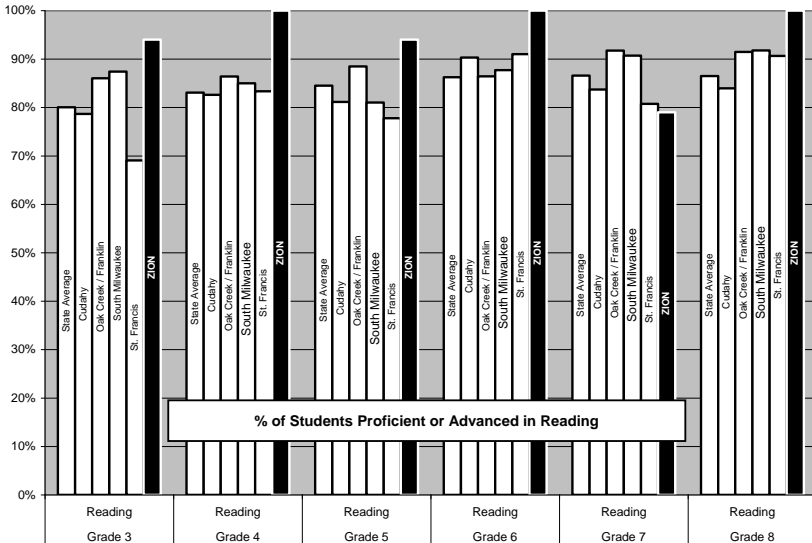

EV. LUTHERAN CHURCH & SCHOOL

Each year, Zion students participate in standardized testing. The charts at the left summarize the WKCE testing from the fall of 2010.

Results show that Zion performed well overall, with notable results in eighth grade. The eighth grade as a group scored highest in all categories against the comparison district group and achieved 100% proficient or advanced in 4 out of 5 subjects.

For over 100 years, Zion Lutheran has placed a strong emphasis on Christian education. We offer classes for kindergarten through eighth grade, plus a daycare and preschool program.

We encourage you to find out more about Zion! Feel free to visit our webpage, contact us, and make an appointment to tour the school.