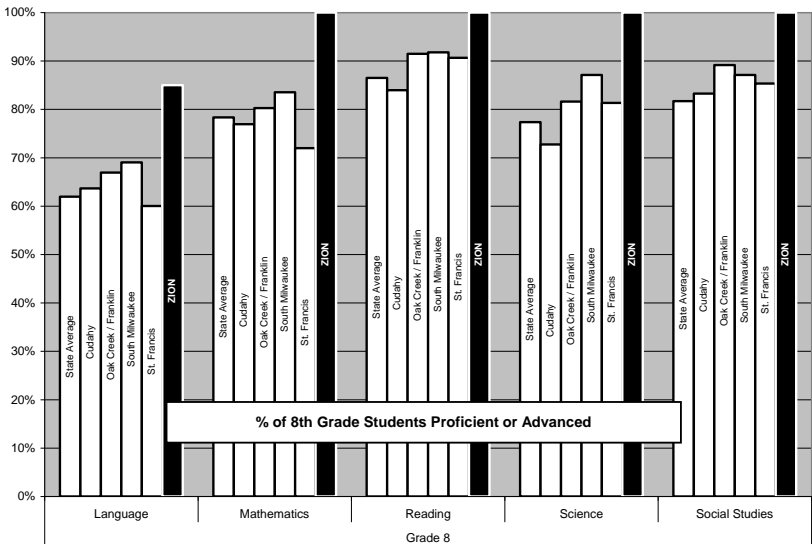

EV. LUTHERAN CHURCH & SCHOOL

Each year, Zion students participate in standardized testing. The charts at the left summarize the WKCE testing from the fall of 2010.

Results show that Zion performed well overall, with notable results in eighth grade. The eighth grade as a group scored highest in all categories against the comparison district group and achieved 100% proficient or advanced in 4 out of 5 subjects.

For over 100 years, Zion Lutheran has placed a strong emphasis on Christian education. We offer classes for kindergarten through eighth grade, plus a daycare and preschool program.

We encourage you to find out more about Zion! Feel free to visit our webpage, contact us, and make an appointment to tour the school.